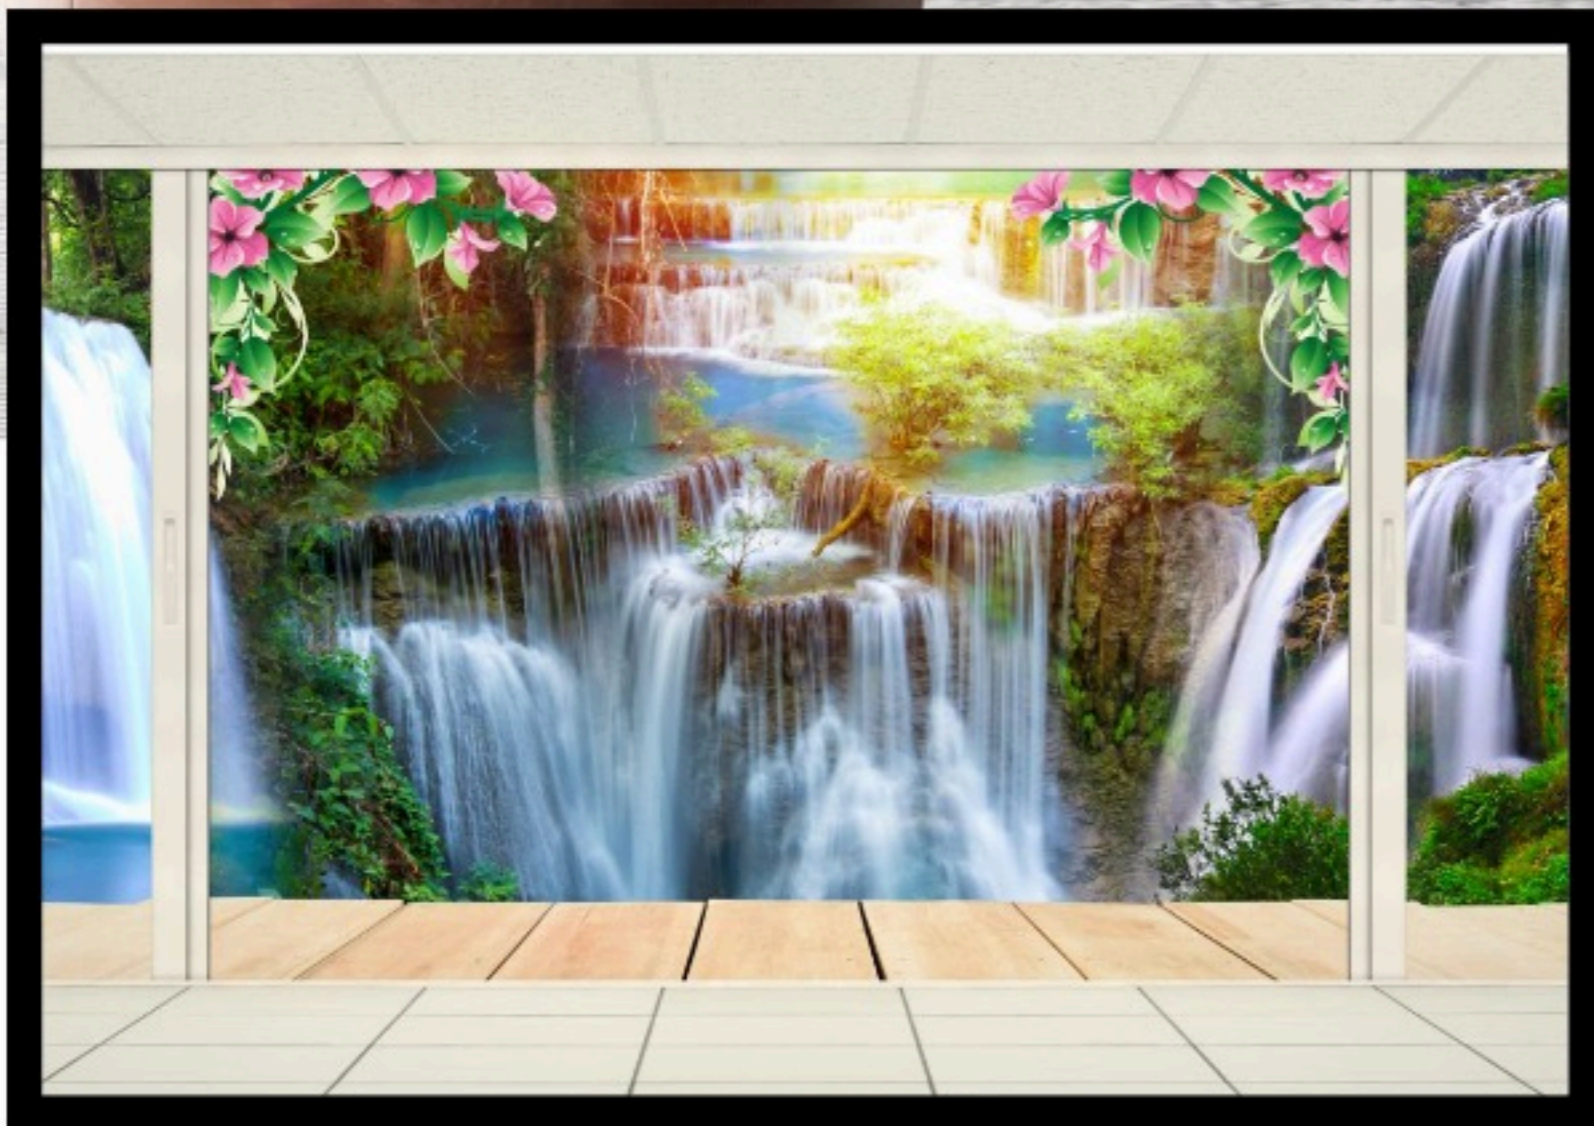

Ex-15

NOTE-

Designs are customizable as per your wall dimensions.

Colour can be manipulated in respect to your interior to get the perfect look.

Original print may be slightly differ from the preview above, because screen resolution and paper are different thing.