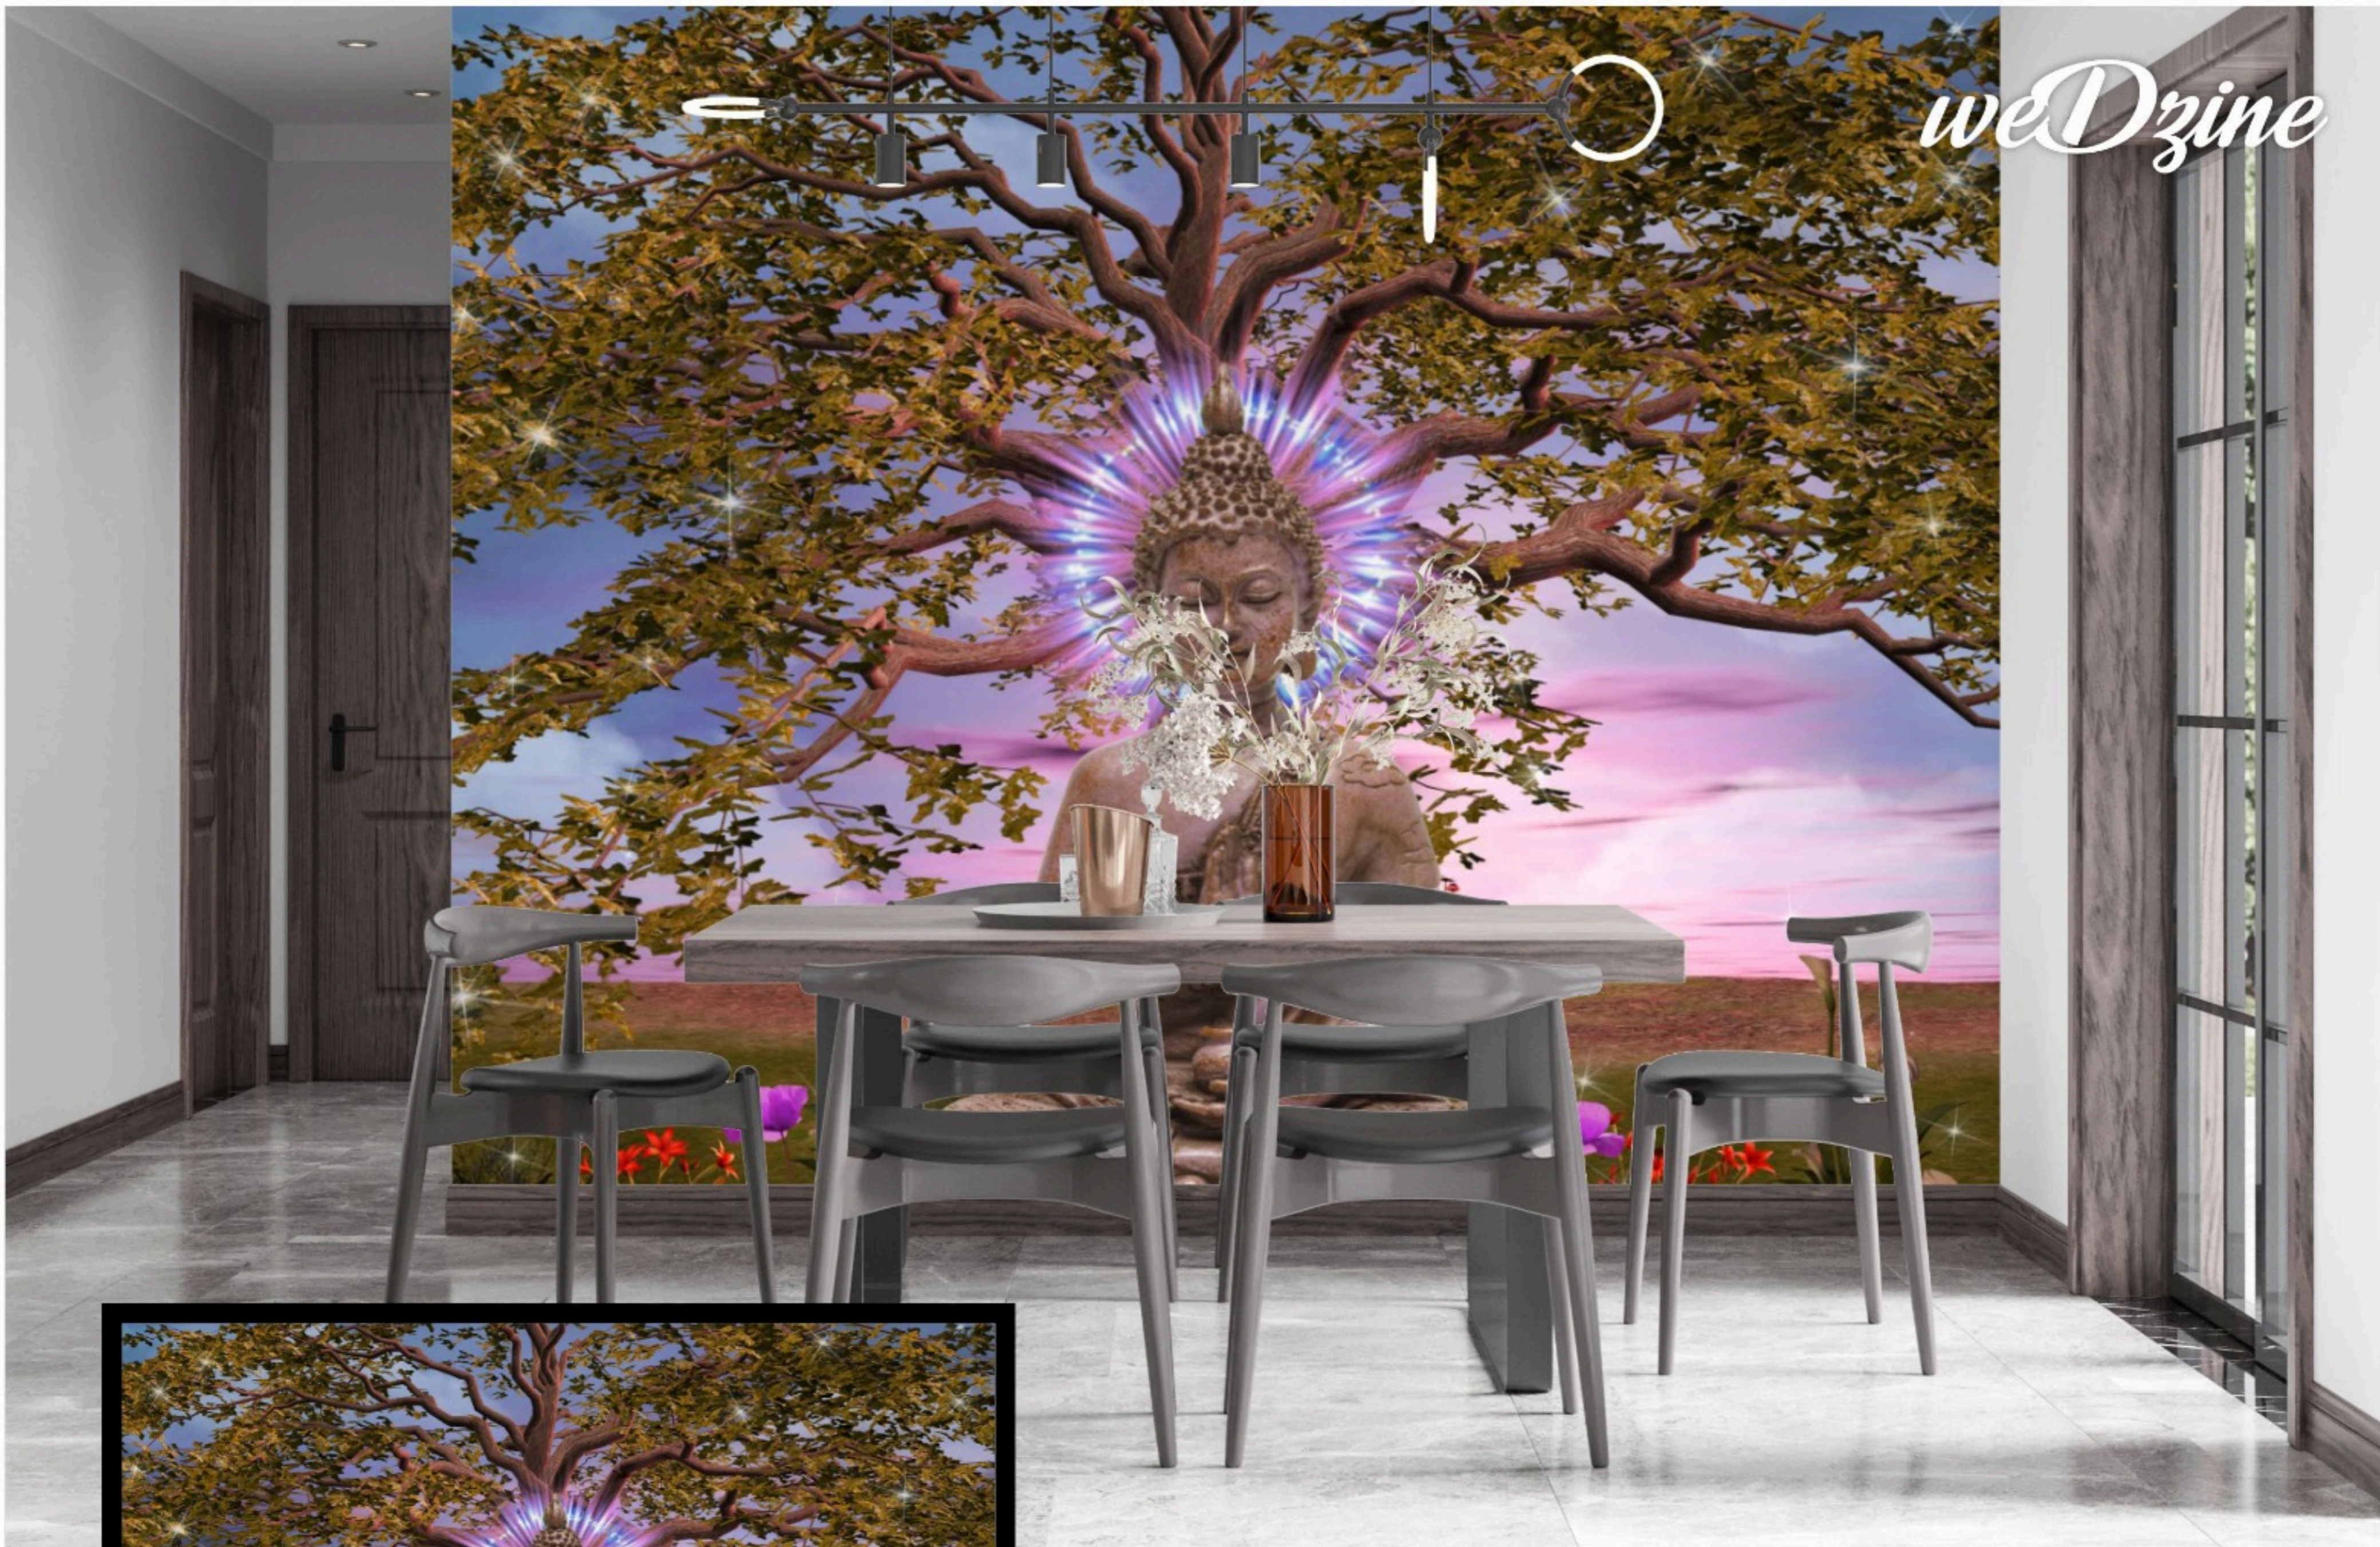

Ex-34

NOTE-

Designs are customizable as per your wall dimensions.

Colour can be manipulated in respect to your interior to get the perfect look.

Original print may be slightly differ from the preview above, because screen resolution and paper are different thing.